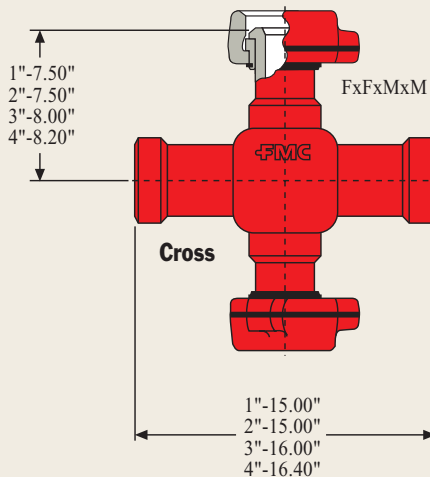

Integral Fittings and Plug Valve Dimensional Data

The amount of wing union engagement for 2" and 3" 1502 connections is .346" and .377" respectively. This overlap dimension must be considered when determining end-to-end lengths or centerline lengths of connected fittings.

All dimensions are for reference only. End-to-end dimensions are from male sub end to female sub end.