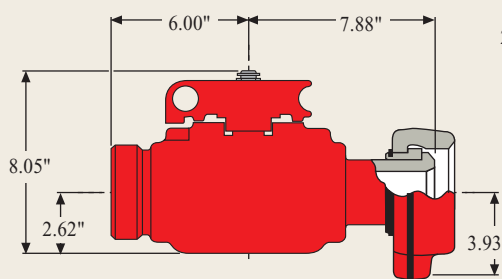

FMC Fittings Quick Reference Chart with Approximate Weights

Integral Fitting Sizes	Weco Wing Union Figure No.	Longsweep Elbow		Block Elbows								Tees									
																					
		F x M	lb.	F x M	lb.	M x M	lb.	F x F	lb.	F x F x F	lb.	F x F x M	lb.	F x M x F	lb.	F x M x M	lb.	M x M x F	lb.	M x M x M	lb.
1-inch	1502	-	-	P506048	CF	P506053	CF	P506061	CF	P506069	CF	P506076	CF	P506083	CF	P506087	CF	P506093	CF-	P506100	CF
1½-inch	1502	-	-	P506049	32	P506054	44	P506062	29	P506070	31	P506077	40	P505457	40	P506088	48	P506094	48	P506101	57
2-inch	602	3262554	22	P506050	27	P506055	33	P506063	22	P506071	29	P506078	33	P506084	33	P506089	38	P506095	38	P506102	42
	1502	3260403	28	P503846	30	P506056	42	P506064	27	P503842	29	P503850	38	P503840	38	P503848	46	P505362	46	P505364	54
	2002	CF	CF	P506051	CF	P506057	CF	P506065	CF	P506072	30	P506080	42	P505584	42	P506090	54	P506096	54	P506103	66
3-inch	602	3259683	54	3267335	101	P506058	105	P506066	97	P506073	118	P506081	107	P506085	107	P506091	117	P506097	117	P506104	121
	1502	3259845	51	3265950	102	P506059	106	P506067	99	3268575	118	3263821	111	3262298	111	3265538	125	3265947	125	3268629	132
4-inch	602	P506172	86	P506052	CF	P506060	CF	P506068	CF	P506075	98	P506082	110	P506086	110	P506092	126	P506098	126	P506105	143
	1002	3261102	89	3268033	CF	3268115	CF	3268113	CF	P500631	99	P500633	114	3268031	114	P500632	134	P500699	134	P506106	154

Integral Fittings and Plug Valve Dimensional Data

The amount of wing union engagement for 2" and 3" 1502 connections is .346" and .377" respectively. This overlap dimension must be considered when determining end-to-end lengths or centerline lengths of connected fittings.