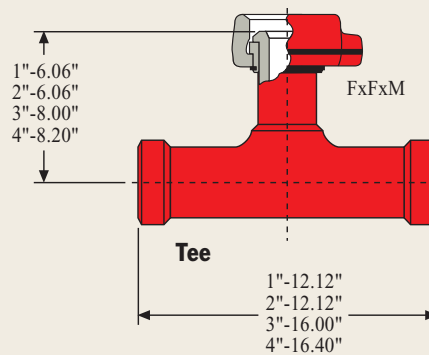

Integral Fittings and Plug Valve Dimensional Data

The amount of wing union engagement for 2" and 3" 1502 connections is .346" and .377" respectively. This overlap dimension must be considered when determining end-to-end lengths or centerline lengths of connected fittings.

All dimensions are for reference only. End-to-end dimensions are from male sub end to female sub end.