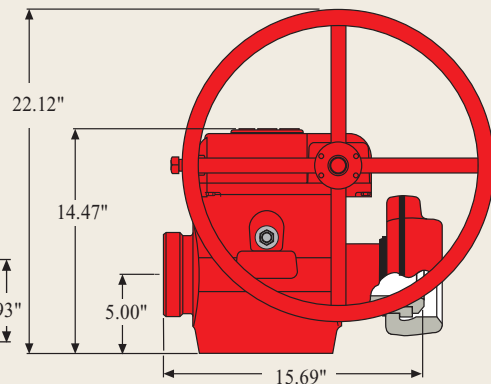

Integral Fittings and Plug Valve Dimensional Data

The amount of wing union engagement for 2" and 3" 1502 connections is .346" and .377" respectively. This overlap dimension must be considered when determining end-to-end lengths or centerline lengths of connected fittings.

All dimensions are for reference only. End-to-end dimensions are from male sub end to female sub end.