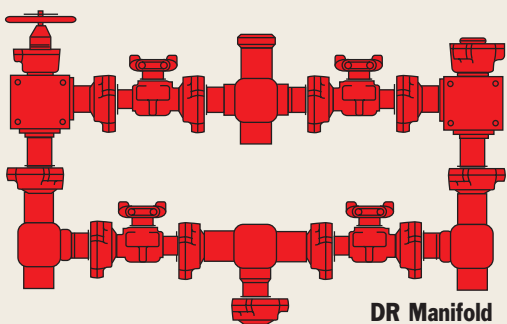

Integral Fittings and Plug Valve Dimensional Data

The amount of wing union engagement for 2" and 3" 1502 connections is .346" and .377" respectively. This overlap dimension must be considered when determining end-to-end lengths or centerline lengths of connected fittings.

All dimensions are for reference only. End-to-end dimensions are from male sub end to female sub end.