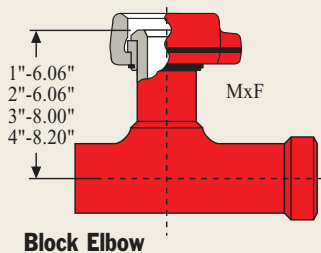

Integral Fittings and Plug Valve Dimensional Data

The amount of wing union engagement for 2" and 3" 1502 connections is .346" and .377" respectively. This overlap dimension must be considered when determining end-to-end lengths or centerline lengths of connected fittings.

All dimensions are for reference only. End-to-end dimensions are from male sub end to female sub end.