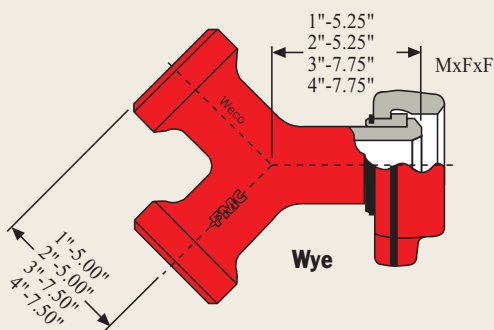

Integral Fittings and Plug Valve Dimensional Data

The amount of wing union engagement for 2" and 3" 1502 connections is .346" and .377" respectively. This overlap dimension must be considered when determining end-to-end lengths or centerline lengths of connected fittings.

All dimensions are for reference only. End-to-end dimensions are from male sub end to female sub end.