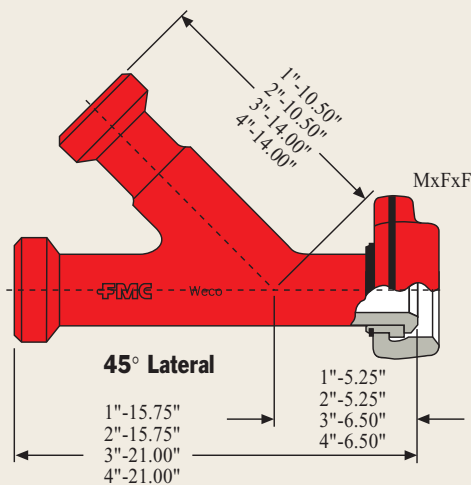

Integral Fittings and Plug Valve Dimensional Data

The amount of wing union engagement for 2" and 3" 1502 connections is .346" and .377" respectively. This overlap dimension must be considered when determining end-to-end lengths or centerline lengths of connected fittings.

All dimensions are for reference only. End-to-end dimensions are from male sub end to female sub end.