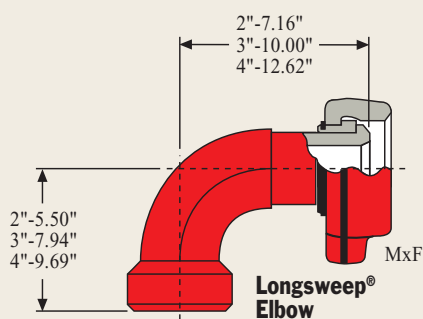

Integral Fittings and Plug Valve Dimensional Data

The amount of wing union engagement for 2" and 3" 1502 connections is .346" and .377" respectively. This overlap dimension must be considered when determining end-to-end lengths or centerline lengths of connected fittings.

All dimensions are for reference only. End-to-end dimensions are from male sub end to female sub end.