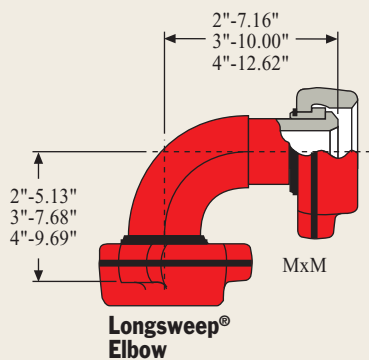

Integral Fittings and Plug Valve Dimensional Data

The amount of wing union engagement for 2" and 3" 1502 connections is .346" and .377" respectively. This overlap dimension must be considered when determining end-to-end lengths or centerline lengths of connected fittings.

All dimensions are for reference only. End-to-end dimensions are from male sub end to female sub end.